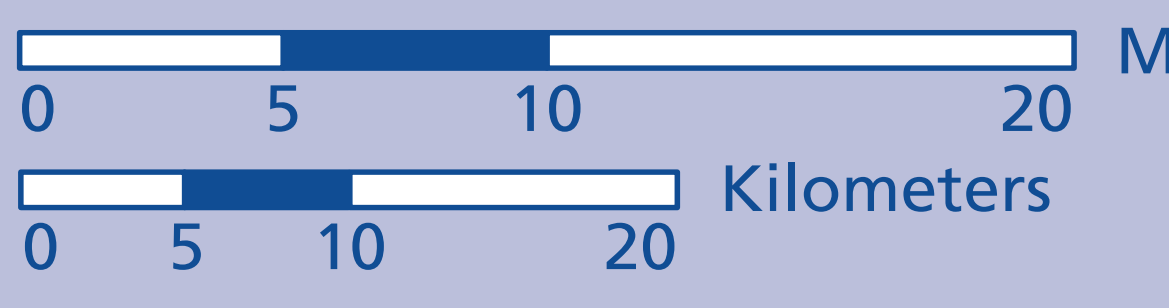

0 Freeway Svc Patrol Beats

..... Fwy Svc Patrols Weekends Only

||||| On-call Service

==== Freeway

==== Highway

—— Road

—— Bridge Tow Services (non FSP)

FSP beats 2021 GIS on FSP basemap.ai
Street base map © Thomas Bros. Maps. All rights reserved.
MTC SAFE.pb — 8.9.2021